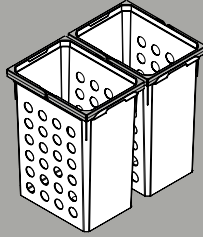

new laundry hampers in a unique variety of types are perforated to ensure optimal air circulation. The perforations are even rounded on the container interior, making a unique contribution to the gentle handling of the laundry. Thanks to the handle, the way to the washing machine is easier than ever before – even with two laundry hampers at once.

Gentle even on delicate laundry thanks to rounded walls

Bin heights

21-5/8"
(550 mm)

18-1/8"
(460 mm)

Container / handle color variants

white / gray

carbon steel gray / carbon steel gray

Variants VS WASH[®] Space XX

FRAME
LESS

FACE
FRAME

Under Drawer Version

C 15"

C 18"

C 21"

C 24"

white / gray

1 bin 31qt +
1 box 1-1/2 5qt

2 bins 31qt

2 bins 31qt

FRAME
LESS

2 bins 31qt +
1 bin 22qt

FACE
FRAME

2 bins 31qt +
1 bin 10qt

Variants VS WASH[®] Space XX Pro