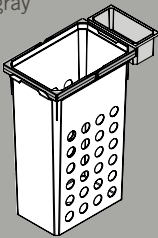

1 bin 31qt +
1 box 1-1/2 5qt

2 bins 31qt

2 bins 31qt

FRAME
LESS

2 bins 31qt +
1 bin 22qt

FACE
FRAME

2 bins 31qt +
1 bin 10qt

Variants VS WASH[®] Space XX Pro

FRAME
LESS

FACE
FRAME

Full Height Version

C 15"

C 18"

C 21"

C 24"

white / gray

carbon steel gray / carbon steel gray

1 bin 35qt + 1 box 1-1/2qt

2 bins 35qt

2 bins 35qt

2 bins 46-1/2qt

VS WASH® Space XX Pro (full height version)

FURTHER INFORMATION AS WELL AS INSTALLATION INSTRUCTIONS AND VIDEOS: