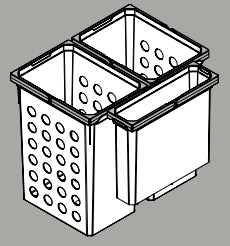

new laundry hampers in a unique variety of types are perforated to ensure optimal air circulation. The perforations are even rounded on the container interior, making a unique contribution to the gentle handling of the laundry. Thanks to the handle, the way to the washing machine is easier than ever before – even with two laundry hampers at once.

Gentle even on delicate laundry thanks to rounded walls

Bin heights

21-5/8"
(550 mm)

18-1/8"
(460 mm)

Container / handle color variants

white / gray

carbon steel gray / carbon steel gray

Variants VS WASH[®] Space XX

1 bin 31qt +
1 box 1-1/2 5qt

2 bins 31qt

2 bins 31qt

FRAME
LESS

2 bins 31qt +
1 bin 22qt

FACE
FRAME

2 bins 31qt +
1 bin 10qt

Variants VS WASH[®] Space XX Pro