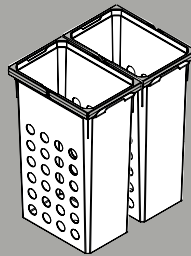

new laundry hampers in a unique variety of types are perforated to ensure optimal air circulation. The perforations are even rounded on the container interior, making a unique contribution to the gentle handling of the laundry. Thanks to the handle, the way to the washing machine is easier than ever before – even with two laundry hampers at once.

1 bin 31qt +
1 box 1-1/2 5qt

2 bins 31qt

2 bins 31qt

FRAME
LESS

2 bins 31qt +
1 bin 22qt

FACE
FRAME

2 bins 31qt +
1 bin 10qt

Variants VS WASH[®] Space XX Pro

FRAME
LESS

FACE
FRAME

Full Height Version

C 15"

C 18"

C 21"

C 24"

white / gray

carbon steel gray / carbon steel gray

1 bin 35qt + 1 box 1-1/2qt

2 bins 35qt

2 bins 35qt

2 bins 46-1/2qt

VS WASH® Space XX Pro (full height version)

FURTHER INFORMATION AS WELL AS INSTALLATION INSTRUCTIONS AND VIDEOS: