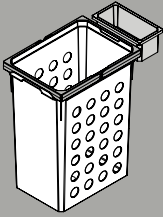

Gentle even on delicate laundry thanks to rounded walls

Bin heights

21-5/8"
(550 mm)

18-1/8"
(460 mm)

Container / handle color variants

white / gray

carbon steel gray / carbon steel gray

Variants VS WASH[®] Space XX

FRAME
LESS

FACE
FRAME

Under Drawer Version

C 15"

C 18"

C 21"

C 24"

white / gray

1 bin 31qt +
1 box 1-1/2 5qt

2 bins 31qt

2 bins 31qt

FRAME
LESS

2 bins 31qt +
1 bin 22qt

FACE
FRAME

2 bins 31qt +
1 bin 10qt

Variants VS WASH[®] Space XX Pro