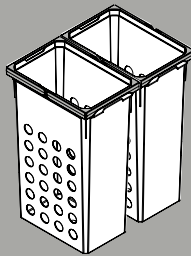

new laundry hampers in a unique variety of types are perforated to ensure optimal air circulation. The perforations are even rounded on the container interior, making a unique contribution to the gentle handling of the laundry. Thanks to the handle, the way to the washing machine is easier than ever before – even with two laundry hampers at once.

1 bin 31qt +
1 box 1-1/2 5qt

2 bins 31qt

2 bins 31qt

FRAME
LESS

2 bins 31qt +
1 bin 22qt

FACE
FRAME

2 bins 31qt +
1 bin 10qt

Variants VS WASH[®] Space XX Pro

FRAME
LESS

FACE
FRAME

Full Height Version

C 15"

C 18"

C 21"

C 24"

white / gray

carbon steel gray / carbon steel gray

1 bin 35qt + 1 box 1-1/2qt

2 bins 35qt

2 bins 35qt

2 bins 46-1/2qt

VS WASH® Space XX Pro (full height version)

FURTHER INFORMATION AS WELL AS INSTALLATION INSTRUCTIONS AND VIDEOS: