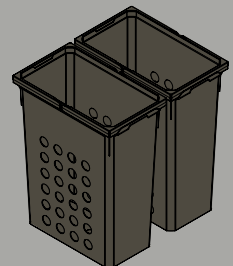

new laundry hampers in a unique variety of types are perforated to ensure optimal air circulation. The perforations are even rounded on the container interior, making a unique contribution to the gentle handling of the laundry. Thanks to the handle, the way to the washing machine is easier than ever before – even with two laundry hampers at once.

Gentle even on delicate laundry thanks to rounded walls

Bin heights

21-5/8"
(550 mm)

18-1/8"
(460 mm)

Container / handle color variants

white / gray

carbon steel gray / carbon steel gray

Variants VS WASH[®] Space XX

FRAME
LESS

FACE
FRAME

Full Height Version

C 15"

C 18"

C 21"

C 24"

white / gray

carbon steel gray / carbon steel gray

1 bin 35qt + 1 box 1-1/2qt

2 bins 35qt

2 bins 35qt

2 bins 46-1/2qt

VS WASH® Space XX Pro (full height version)

FURTHER INFORMATION AS WELL AS INSTALLATION INSTRUCTIONS AND VIDEOS: