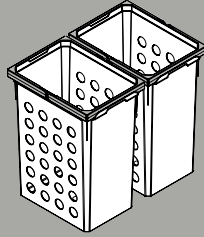

new laundry hampers in a unique variety of types are perforated to ensure optimal air circulation. The perforations are even rounded on the container interior, making a unique contribution to the gentle handling of the laundry. Thanks to the handle, the way to the washing machine is easier than ever before – even with two laundry hampers at once.

Gentle even on delicate laundry thanks to rounded walls

Bin heights

21-5/8"
(550 mm)

18-1/8"
(460 mm)

Container / handle color variants

white / gray

carbon steel gray / carbon steel gray

Variants VS WASH[®] Space XX

FRAME
LESS

FACE
FRAME

Under Drawer Version

C 15"

C 18"

C 21"

C 24"

white / gray

1 bin 31qt +
1 box 1-1/2 5qt

2 bins 31qt

2 bins 31qt

FRAME
LESS

2 bins 31qt +
1 bin 22qt

FACE
FRAME

2 bins 31qt +
1 bin 10qt

Variants VS WASH[®] Space XX Pro