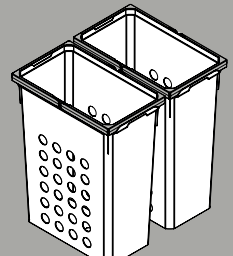

new laundry hampers in a unique variety of types are perforated to ensure optimal air circulation. The perforations are even rounded on the container interior, making a unique contribution to the gentle handling of the laundry. Thanks to the handle, the way to the washing machine is easier than ever before – even with two laundry hampers at once.

Gentle even on delicate laundry thanks to rounded walls

Bin heights

21-5/8"
(550 mm)

18-1/8"
(460 mm)

Container / handle color variants

white / gray

carbon steel gray / carbon steel gray

Variants VS WASH[®] Space XX

FRAME
LESS

FACE
FRAME

Full Height Version

C 15"

C 18"

C 21"

C 24"

white / gray

carbon steel gray / carbon steel gray

1 bin 35qt + 1 box 1-1/2qt

2 bins 35qt

2 bins 35qt

2 bins 46-1/2qt

VS WASH® Space XX Pro (full height version)

FURTHER INFORMATION AS WELL AS INSTALLATION INSTRUCTIONS AND VIDEOS: